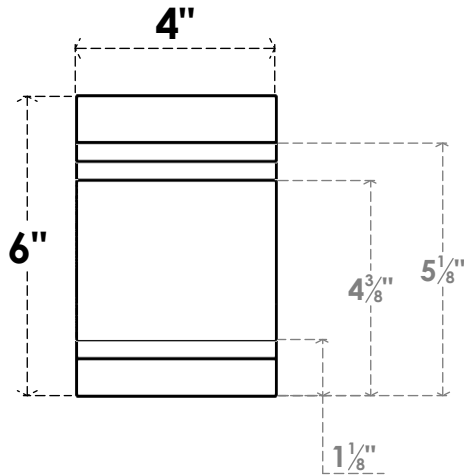

ITEM NUMBER: RFTURO040X06000X24000X006PEC00RCPR

4"W X 6"H X 24"L TIMBERTHANE ROUGH CEDAR PESCADERO FAUX WOOD OPEN RAFTER TAIL, 6" END, PRIMED TAN
24"

SIDE PROFILE

FRONT PROFILE

ISOMETRIC

GENERATED DATE : 03/02/2023