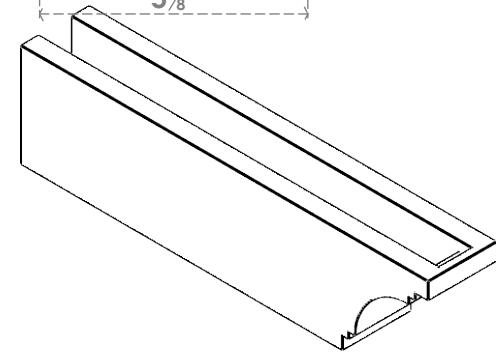

ITEM NUMBER: RFTURO040X06000X24000X006PEC00RCPR

4"W X 6"H X 24"L TIMBERTHANE ROUGH CEDAR PESCADERO FAUX WOOD OPEN RAFTER TAIL, 6" END, PRIMED TAN
24"

SIDE PROFILE

FRONT PROFILE

ISOMETRIC

GENERATED DATE : 03/02/2023