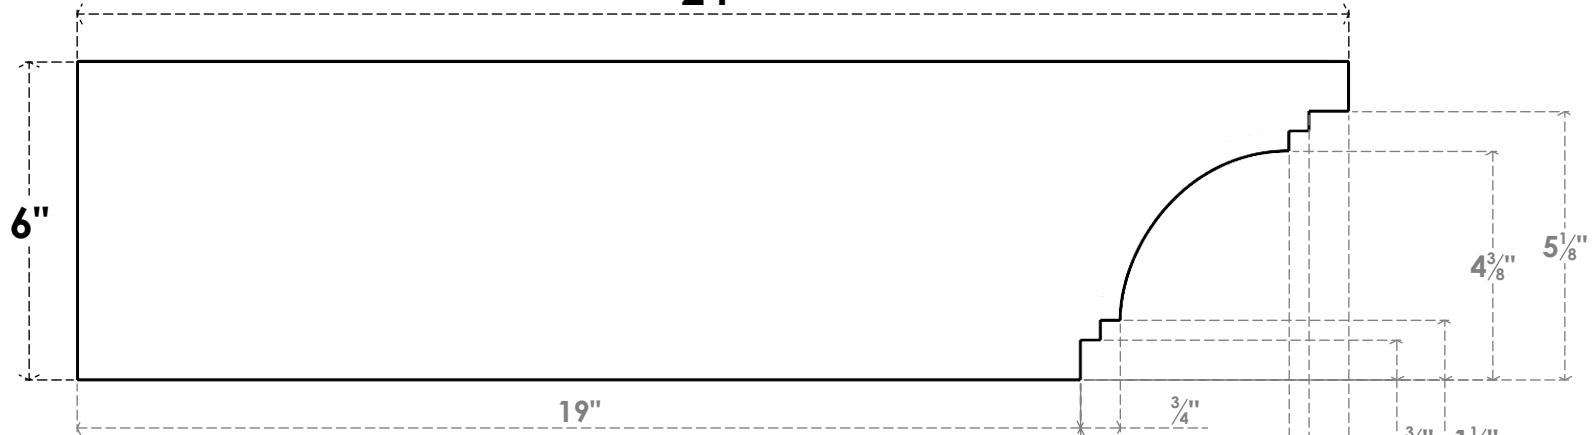

ITEM NUMBER: RFTURO040X06000X24000X006PEC00RCPR

4"W X 6"H X 24"L TIMBERTHANE ROUGH CEDAR PESCADERO FAUX WOOD OPEN RAFTER TAIL, 6" END, PRIMED TAN
24"

SIDE PROFILE

FRONT PROFILE

ISOMETRIC

GENERATED DATE : 03/02/2023